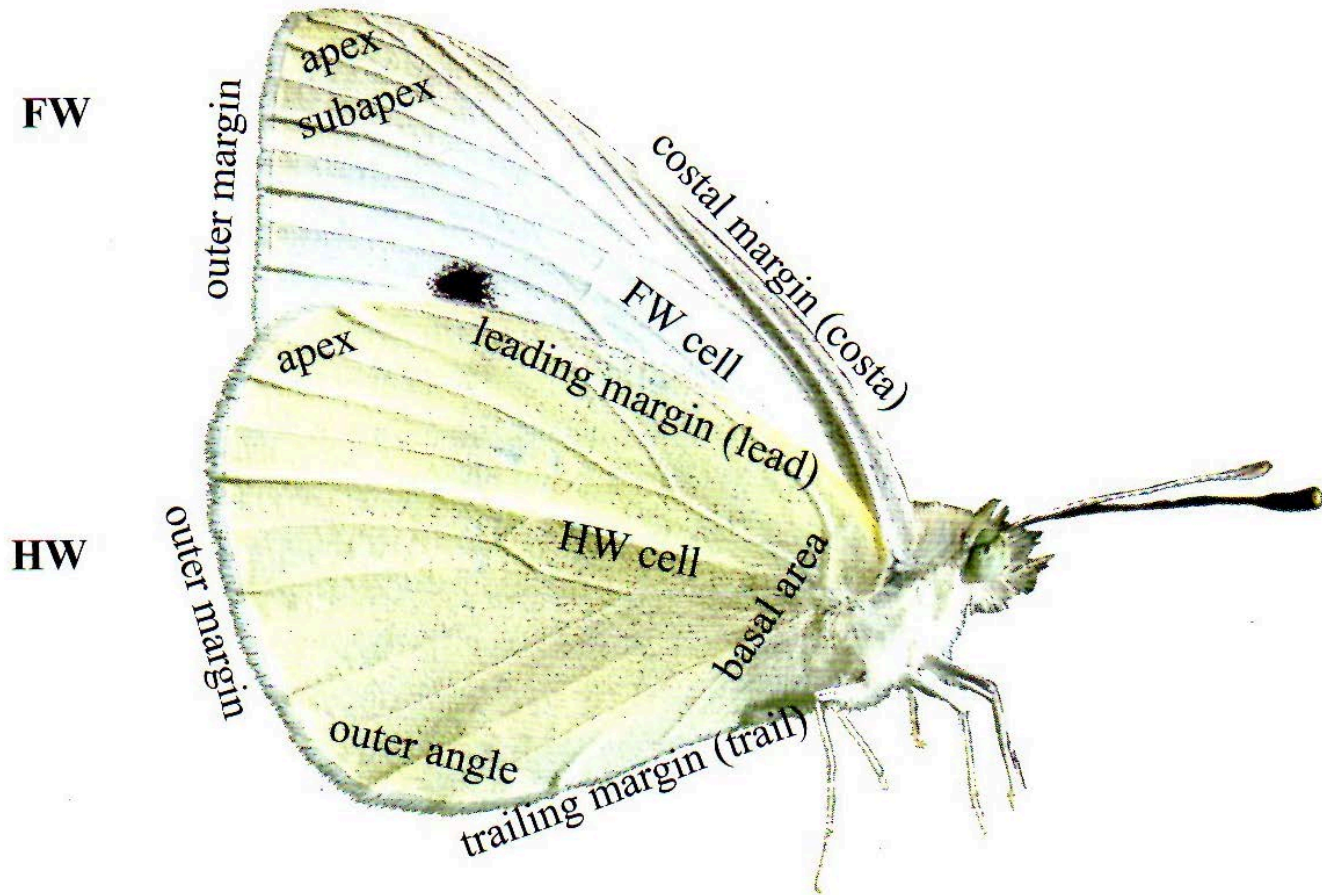

# North Circle 2022

**41 Species Total 725 Individual Butterflies**

**Highest #s at FPL 185 & JDSP 143 - Highest # species at JDSP 29 species**

- ✓ Atala Hairstreak **Total-188 FPL 166**
- ✓ Statira Sulphur **Total-81 Frenchman's Forest 33**
- ✓ Cloudless Sulphur **Total-24 Blowing Rocks 11**
- ✓ Orange-barred Sulphur **Total-22 Blowing Rocks 19**
- ✓ Dainty Sulphur **Total-122 JDSP 12 Home Gardens 106**
- ✓ Martial Scrub-Hairstreak **Total-1 Blowing Rocks Preserve 1**
- ✓ Cassius Blue **Total-20 Blowing Rocks Preserve 10**
- ✓ Zebra Heliconian **Total-78 Blowing Rocks Preserve 23 & Home Gardens 21**
- ✓ Palamedes Swallowtail **Total-1 JDSP 1**
- ✓ Little Metalmark **Total-1 JDSP 1**
- ✓ Gulf Fritillary **Total-33 JDSP 19**
- ✓ Ruddy Daggerwing **Total-10 Frenchman's Forest 5**
- ✓ White Peacock **Total-27 JDSP 11**
- ✓ Fiery Skipper **Total-11 JDSP 10**
- ✓ Common/White Checkered-Skipper **Total-11 JDSP 11**
- ✓ Southern Broken-Dash **Total-18 JDSP 18**

# Butterfly Anatomy

**Size**  
**Color and Pattern of Wings**  
**Shape of wings**

**Wings**  
*Ventral View/Below/Side View*

# Dorsal View

*Upper Wing Surface/Above*