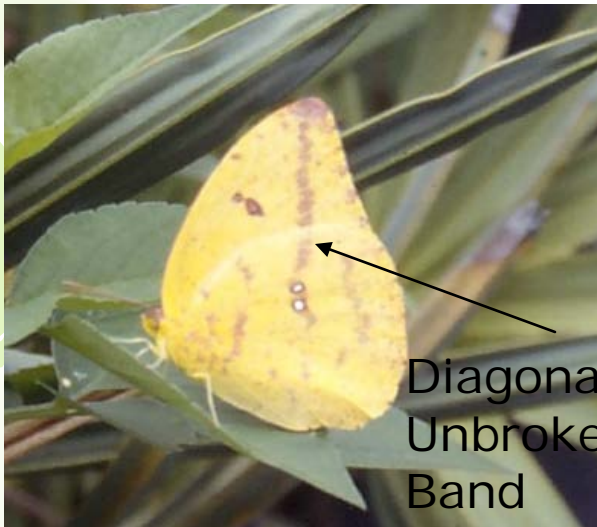

## Pink-spot Sulphur *Phoebis (Aphrissa) neleis*

Dark margin broken

Dark margin unbroken

BAMONA

## Statira Sulphur *Phoebis (Aphrissa) statira*

Alana Edwards

Yellow-Angled Sulphur: MacArthur Beach State Park 2014

Orange-barred Sulphur *Phoebis pilea*  
Female—Summer

Orange-barred Sulphur—Winter

Large Orange Sulphur  
*Phoebis agarithe*

Cloudless Sulphur  
*Phoebis sennae*

**Orange-barred Sulphur**  
Upper side yellow-orange  
Large and high flying  
Dark antennae  
Silver spot on ventral hindwing  
tipped downward

**Cloudless Sulphur**  
Lemon yellow to yellow with  
pink-bordered silvery cell